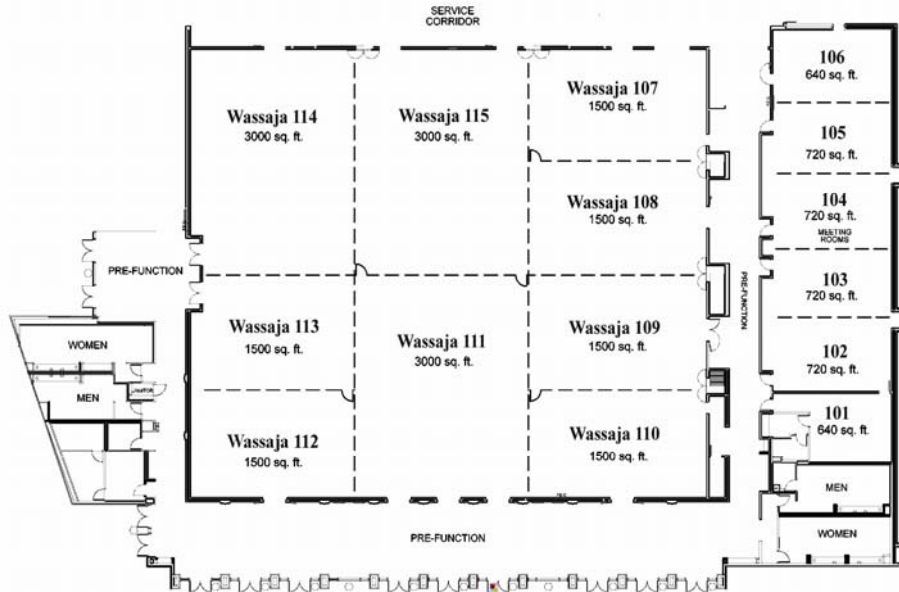

Radisson Fort McDowell Resort

Wassaja Conference Center

| Room Name | Sq. Feet | Dimensions | Ceiling | Theatre | Reception | Banquet | Classroom |
|--|-----------|-------------|---------|---------|-----------|---------|-----------|
| Wassaja Ballroom | 18,000 | 150' x 120' | 18' | 1,800 | 1,200 | 1,000 | 1,000 |
| Sections 111, 114, 115 | 3,000 ea. | 50' x 60' | 18' | 280 | 200 | 180 | 180 |
| Sections 107, 108, 109, 110, 112, 113 | 1,500 ea. | 30' x 50' | 18' | 120 | 110 | 90 | 96 |
| Conference Wing | 3,600 | 100' x 36' | 10'6" | 280 | 200 | 160 | 150 |
| Sections 101, 106 | 640 ea. | 20' x 32' | 10'6" | 56 | 20-40 | 20-40 | 30 |
| Sections 102, 103, 104, 105 | 720 ea. | 20' x 36' | 10'6" | 56 | 40 | 40 | 30 |